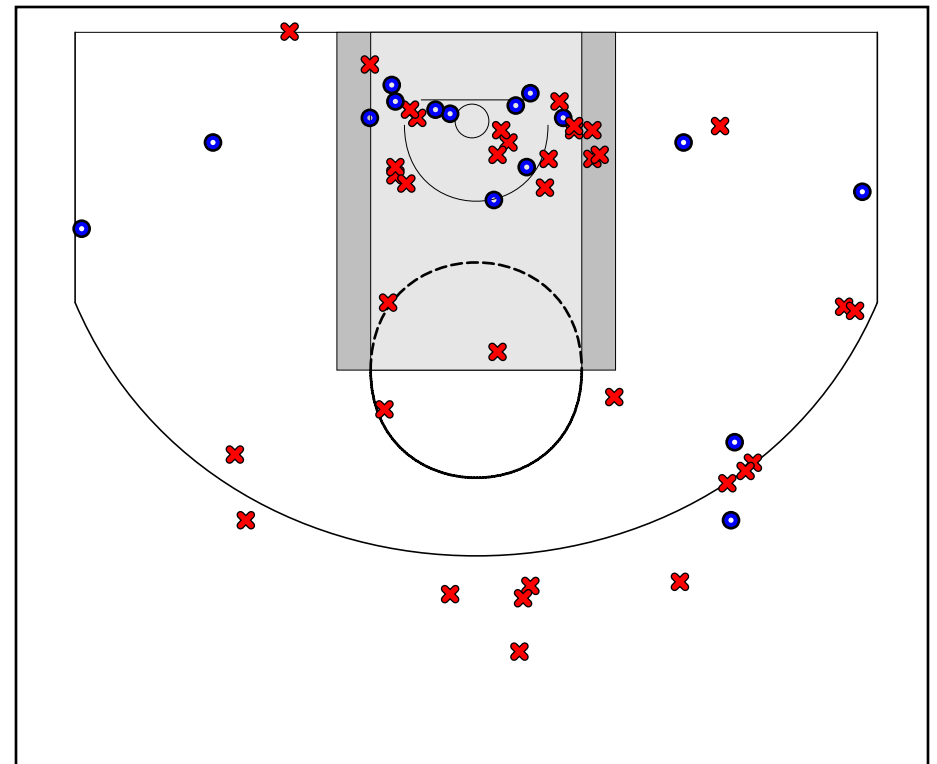

Ashenfelter GOLD