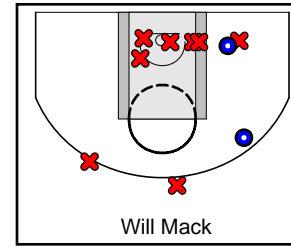

#	Name	G	MIN	FGM	FGA	FG%	2PM	2PA	2P%	3PM	3PA	3P%	FTM	FTA	FT%	OREB	DREB	REB	AST	STL	BLK	DEF	TO	PF	CHG	PM	PTS
0	Danny Cooper	0	0	0	0	.000	0	0	.000	0	0	.000	0	0	.000	0	0	0	0	0	0	0	0	0	0	0	0
0	Jesse	0	0	0	0	.000	0	0	.000	0	0	.000	0	0	.000	0	0	0	0	0	0	0	0	0	0	0	0
3	Kyle Chandler	1	40	3	8	.375	2	6	.333	1	2	.500	0	0	.000	2	5	7	0	0	0	1	1	4	0	-5	7
4	Nate Houck	1	40	1	10	.100	1	9	.111	0	1	.000	0	0	.000	3	3	6	0	0	0	0	2	2	0	-5	2
4	Will Mack	1	40	2	10	.200	1	7	.143	1	3	.333	0	0	.000	1	6	7	3	2	1	1	1	4	0	-5	5
11	Kev Ashenfelter	1	40	8	17	.471	7	12	.583	1	5	.200	3	7	.429	3	4	7	0	0	0	0	4	4	0	-5	20
12	Adam McKinlay	1	40	2	6	.333	1	1	1.000	1	5	.200	2	3	.667	0	4	4	0	2	0	0	1	2	0	-5	7
	TEAM	1	0	0	0	.000	0	0	.000	0	0	.000	0	0	.000	2	3	5	0	0	0	0	0	0	0	0	0
	TOTALS	1	40	16	51	.314	12	35	.343	4	16	.250	5	10	.500	11	25	36	3	4	1	2	9	16	0	-5	41