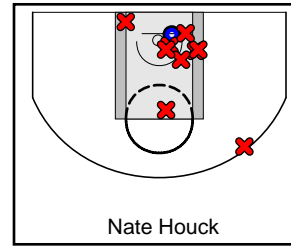

#	Name	G	MIN	FGM	FGA	FG%	2PM	2PA	2P%	3PM	3PA	3P%	FTM	FTA	FT%	OREB	DREB	REB	AST	STL	BLK	DEF	TO	PF	CHG	PM	PTS
0	Danny Cooper	0	0	0	0	.000	0	0	.000	0	0	.000	0	0	.000	0	0	0	0	0	0	0	0	0	0	0	0
0	Jesse	0	0	0	0	.000	0	0	.000	0	0	.000	0	0	.000	0	0	0	0	0	0	0	0	0	0	0	0
3	Kyle Chandler	1	40	3	8	.375	2	6	.333	1	2	.500	0	0	.000	2	5	7	0	0	0	1	1	4	0	-5	7
4	Nate Houck	1	40	1	10	.100	1	9	.111	0	1	.000	0	0	.000	3	3	6	0	0	0	0	2	2	0	-5	2
4	Will Mack	1	40	2	10	.200	1	7	.143	1	3	.333	0	0	.000	1	6	7	3	2	1	1	1	4	0	-5	5
11	Kev Ashenfelter	1	40	8	17	.471	7	12	.583	1	5	.200	3	7	.429	3	4	7	0	0	0	0	4	4	0	-5	20
12	Adam McKinlay	1	40	2	6	.333	1	1	1.000	1	5	.200	2	3	.667	0	4	4	0	2	0	0	1	2	0	-5	7
	TEAM	1	0	0	0	.000	0	0	.000	0	0	.000	0	0	.000	2	3	5	0	0	0	0	0	0	0	0	0
	TOTALS	1	40	16	51	.314	12	35	.343	4	16	.250	5	10	.500	11	25	36	3	4	1	2	9	16	0	-5	41