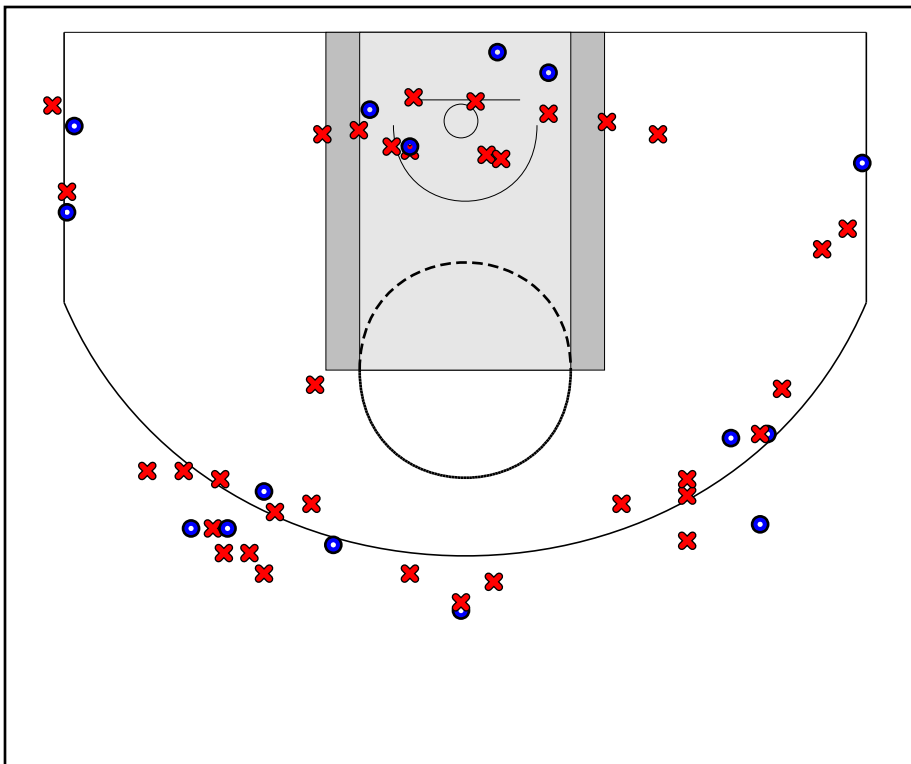

Game Summary Comparison

Statistic	Stoffere PURPLE	Ashenfelter GOLD
Points	46	41
<i>Field Goals</i>	15 / 49	16 / 51
<i>2 Point</i>	4 / 16	12 / 35
<i>3 Point</i>	11 / 33	4 / 16
<i>Free Throws</i>	5 / 17	5 / 10
Assists	11	3
Rebounds	45	36
<i>Offensive</i>	17	11
<i>Defensive</i>	28	25
Blocks	4	1
Steals	5	4
Deflections	7	2
Turnovers	10	9
Charges Taken	0	0
Personal Fouls	9	16

Stoffere PURPLE