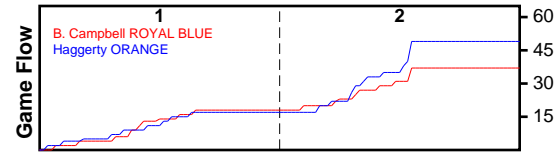

B. Campbell ROYAL BLUE

7/19/17 B. Campbell ROYAL BLUE at Haggerty ORANGE

	1	2	T
B. Campbell	18	19	37
Haggerty	17	32	49