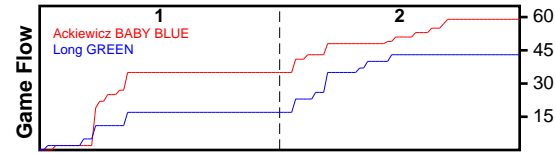

Long GREEN

7/19/17 Ackiewicz BABY BLUE at Long GREEN

	1	2	T
Ackiewicz BABY	35	24	59
Long GREEN	17	26	43