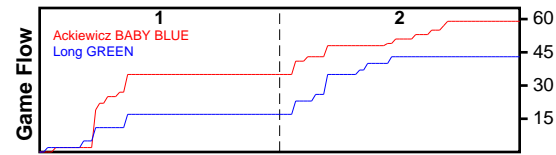

# Ackiewicz BABY BLUE

7/19/17 Ackiewicz BABY BLUE at Long GREEN

	1	2	T
Ackiewicz BABY	35	24	59
Long GREEN	17	26	43

#	Name	G	MIN	FGM	FGA	FG%	2PM	2PA	2P%	3PM	3PA	3P%	FTM	FTA	FT%	OREB	DREB	REB	AST	STL	BLK	DEF	TO	PF	CHG	PM	PTS
3	Josh Lloyd	0	0	0	0	.000	0	0	.000	0	0	.000	0	0	.000	0	0	0	0	0	0	0	0	0	0	0	0
4	Chris Coleman	1	20	0	3	.000	0	3	.000	0	0	.000	0	0	.000	1	1	2	1	0	1	0	1	0	0	4	0
5	Fred Ackiewicz	1	11	3	8	.375	1	3	.333	2	5	.400	0	0	.000	0	3	3	0	1	1	2	1	0	0	1	8
10	Jeff Wiliford	1	38	6	11	.545	6	9	.667	0	2	.000	3	4	.750	2	8	10	5	5	3	1	5	1	0	8	15
11	Donte Sangiuliano	1	25	0	6	.000	0	1	.000	0	5	.000	2	2	1.000	0	1	1	1	0	0	1	1	0	0	1	2
12	Dev Ray	1	21	4	10	.400	4	8	.500	0	2	.000	2	2	1.000	1	0	1	0	1	0	2	1	1	0	12	10
13	Dev Stuckey	1	33	5	11	.455	2	5	.400	3	6	.500	0	0	.000	0	4	4	2	1	0	1	1	0	0	20	13
15	Eric Lee	1	33	1	1	1.000	1	1	1.000	0	0	.000	0	0	.000	2	7	9	0	0	1	0	0	3	0	25	2
20	Donta Jenkins	1	24	4	6	.667	3	5	.600	1	1	1.000	0	0	.000	1	4	5	0	2	0	0	4	3	0	9	9
21	Austin McGrath	0	0	0	0	.000	0	0	.000	0	0	.000	0	0	.000	0	0	0	0	0	0	0	0	0	0	0	0
	TEAM	1	0	0	0	.000	0	0	.000	0	0	.000	0	0	.000	1	1	2	0	0	0	0	0	0	0	0	0
	<b>TOTALS</b>	<b>1</b>	<b>40</b>	<b>23</b>	<b>56</b>	<b>.411</b>	<b>17</b>	<b>35</b>	<b>.486</b>	<b>6</b>	<b>21</b>	<b>.286</b>	<b>7</b>	<b>8</b>	<b>.875</b>	<b>8</b>	<b>29</b>	<b>37</b>	<b>9</b>	<b>10</b>	<b>6</b>	<b>7</b>	<b>14</b>	<b>8</b>	<b>0</b>	<b>16</b>	<b>59</b>