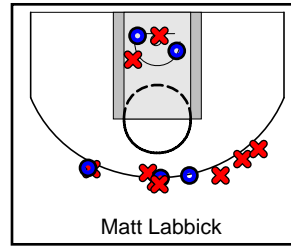

Labbick BABY BLUE

7/18/17 McInerney PURPLE at Labbick BABY BLUE

	1	2	T
McInerney	41	24	65
Labbick BABY	31	32	63

#	Name	G	MIN	FGM	FGA	FG%	2PM	2PA	2P%	3PM	3PA	3P%	FTM	FTA	FT%	OREB	DREB	REB	AST	STL	BLK	DEF	TO	PF	CHG	PM	PTS
3	Oakley Spencer	1	0	8	11	.727	8	10	.800	0	1	.000	0	0	.000	1	2	3	0	1	0	1	2	2	0	-6	16
4	Andre Mitchell	1	0	6	11	.545	2	5	.400	4	6	.667	0	0	.000	1	0	1	0	2	0	0	6	2	0	3	16
4	Mike Rocchi	1	0	3	6	.500	3	4	.750	0	2	.000	1	1	1.000	5	4	9	2	3	0	2	0	3	0	12	7
5	Matt Labbick	1	0	5	14	.357	2	4	.500	3	10	.300	5	6	.833	0	0	0	3	5	0	1	2	3	0	-1	18
10	Matt Krimpotich	0	0	0	0	.000	0	0	.000	0	0	.000	0	0	.000	0	0	0	0	0	0	0	0	0	0	0	0
11	Josh Wentz	1	0	1	12	.083	0	5	.000	1	7	.143	1	2	.500	2	7	9	1	2	1	1	2	3	0	0	4
14	James Shin	1	0	1	3	.333	1	3	.333	0	0	.000	0	0	.000	2	0	2	0	0	0	0	0	1	0	-18	2
	TEAM	1	0	0	0	.000	0	0	.000	0	0	.000	0	0	.000	1	2	3	0	0	0	0	0	0	0	0	0
	TOTALS	1	0	24	57	.421	16	31	.516	8	26	.308	7	9	.778	12	15	27	6	13	1	5	12	14	0	-2	63