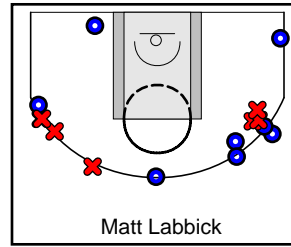

#	Name	G	MIN	FGM	FGA	FG%	2PM	2PA	2P%	3PM	3PA	3P%	FTM	FTA	FT%	OREB	DREB	REB	AST	STL	BLK	DEF	TO	PF	CHG	PM	PTS
3	Oakley Spencer	1	0	4	10	.400	4	9	.444	0	1	.000	0	0	.000	3	5	8	8	2	1	0	3	0	0	12	8
4	Andre Mitchell	0	0	0	0	.000	0	0	.000	0	0	.000	0	0	.000	0	0	0	0	0	0	0	0	0	0	0	0
4	Mike Rocchi	1	0	5	8	.625	5	7	.714	0	1	.000	1	1	1.000	2	4	6	2	3	0	0	1	2	0	12	11
5	Matt Labbick	1	0	8	15	.533	1	1	1.000	7	14	.500	0	0	.000	0	4	4	4	4	0	0	4	1	0	12	23
10	Matt Krimpotich	1	0	10	18	.556	10	18	.556	0	0	.000	0	0	.000	2	9	11	3	0	2	0	1	2	0	12	20
11	Josh Wentz	1	0	3	7	.429	1	1	1.000	2	6	.333	0	0	.000	1	4	5	1	2	1	3	0	1	0	12	8
14	James Shin	0	0	0	0	.000	0	0	.000	0	0	.000	0	0	.000	0	0	0	0	0	0	0	0	0	0	0	0
	TEAM	1	0	0	0	.000	0	0	.000	0	0	.000	0	0	.000	1	1	2	0	0	0	0	0	0	0	0	0
	TOTALS	1	0	30	58	.517	21	36	.583	9	22	.409	1	1	1.000	9	27	36	18	11	4	3	9	6	0	12	70