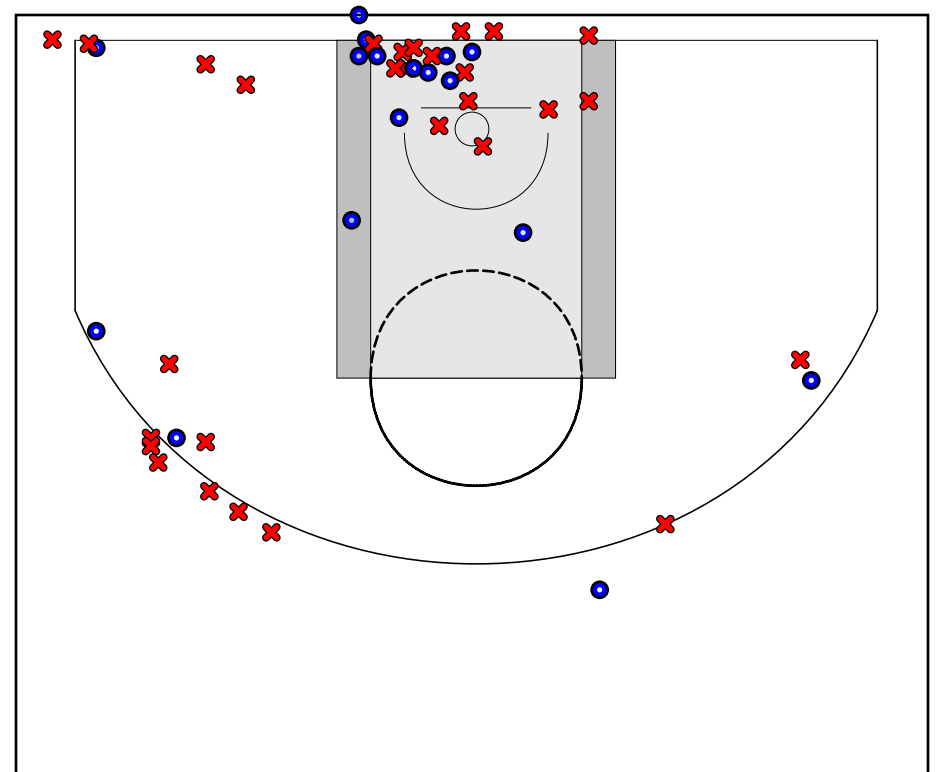

Game Summary Comparison

Statistic	Holdsmen RED	McInerney PURPLE
Points	53	56
<i>Field Goals</i>	21 / 49	23 / 55
<i>2 Point</i>	15 / 33	17 / 36
<i>3 Point</i>	6 / 16	6 / 19
<i>Free Throws</i>	5 / 6	4 / 5
Assists	12	9
Rebounds	22	28
<i>Offensive</i>	5	9
<i>Defensive</i>	17	19
Blocks	1	3
Steals	7	5
Deflections	8	5
Turnovers	11	9
Charges Taken	0	0
Personal Fouls	12	10

Holdsmen RED

McInerney PURPLE

x

Holdsmen RED Turnovers

Period	Clock	Player	Turnover Type
1st Period	0:00	#10 James Vandventer	Other
1st Period	0:00	#5 Kyle Lafferty	Other
1st Period	0:00	#11 Jalil Pines-Elliot	Other
2nd Period	0:00	#11 Jalil Pines-Elliot	Other
2nd Period	0:00	#10 James Vandventer	Other
2nd Period	0:00	#4 Gabe Alter	Other
2nd Period	0:00	#11 Jalil Pines-Elliot	Other
2nd Period	0:00	#11 Jalil Pines-Elliot	Other
2nd Period	0:00	#5 Kyle Lafferty	Other
2nd Period	0:00	#3 Jamil Pines-Elliot	Other
2nd Period	0:00	#10 James Vandventer	Other

Holdsmen RED Fouls

Period	Clock	Player	Foul
1st Period	0:00	#10 James Vandventer	Other (Def)
1st Period	0:00	#10 James Vandventer	Other (Def)
1st Period	0:00	#11 Jalil Pines-Elliot	Other (Def)
1st Period	0:00	#11 Jalil Pines-Elliot	Other (Def)
1st Period	0:00	#15 Bailey Wittman	Other (Def)
2nd Period	0:00	#10 James Vandventer	Other (Def)
2nd Period	0:00	#3 Jamil Pines-Elliot	Other (Def)
2nd Period	0:00	#3 Jamil Pines-Elliot	Other (Def)
2nd Period	0:00	#15 Bailey Wittman	Other (Def)
2nd Period	0:00	#10 James Vandventer	Other (Def)
2nd Period	0:00	#11 Jalil Pines-Elliot	Other (Def)
2nd Period	0:00	#11 Jalil Pines-Elliot	Other (Def)