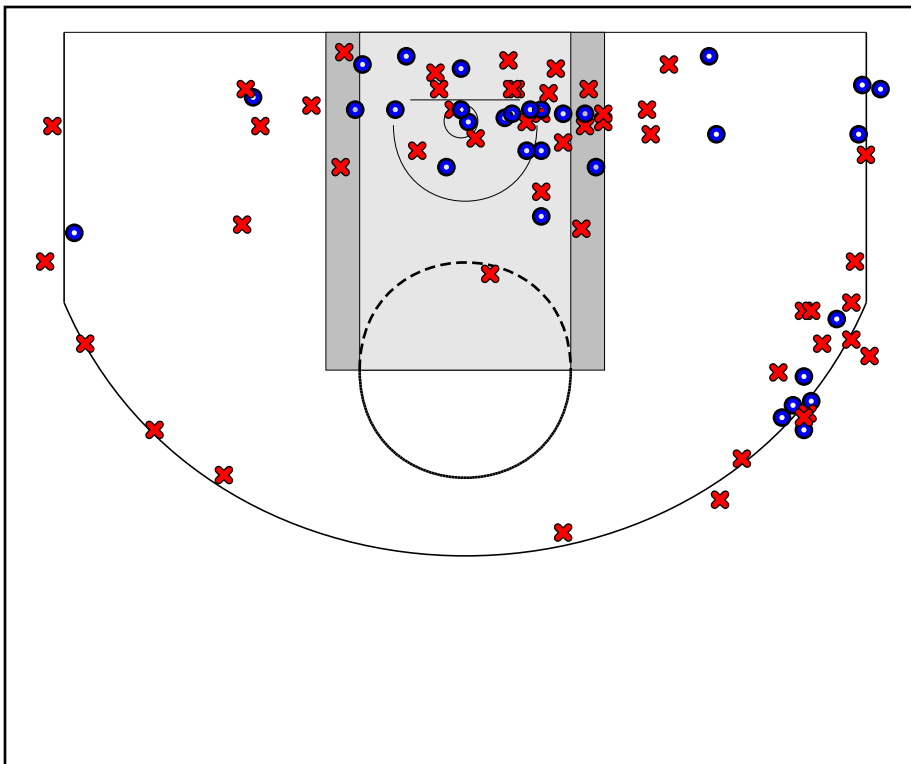

Game Summary Comparison

Statistic	Labbick BABY BLUE	Holdsmen RED
Points	76	69
<i>Field Goals</i>	31 / 79	28 / 66
<i>2 Point</i>	21 / 50	19 / 36
<i>3 Point</i>	10 / 29	9 / 30
<i>Free Throws</i>	4 / 6	4 / 7
Assists	11	12
Rebounds	40	35
<i>Offensive</i>	15	10
<i>Defensive</i>	25	25
Blocks	3	2
Steals	9	6
Deflections	5	3
Turnovers	8	10
Charges Taken	0	0
Personal Fouls	7	13

Labbick BABY BLUE