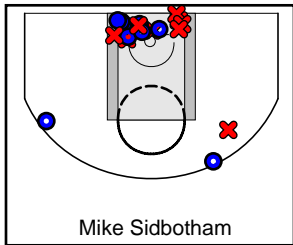

#	Name	G	MIN	FGM	FGA	FG%	2PM	2PA	2P%	3PM	3PA	3P%	FTM	FTA	FT%	OREB	DREB	REB	AST	STL	BLK	DEF	TO	PF	CHG	PM	PTS
0	Josh Cashman	0	0	0	0	.000	0	0	.000	0	0	.000	0	0	.000	0	0	0	0	0	0	0	0	0	0	0	0
0	Jeffrey Sigafuse	0	0	0	0	.000	0	0	.000	0	0	.000	0	0	.000	0	0	0	0	0	0	0	0	0	0	0	0
3	Chris Stoffere	0	0	0	0	.000	0	0	.000	0	0	.000	0	0	.000	0	0	0	0	0	0	0	0	0	0	0	0
4	Joe Sinni	1	0	3	10	.300	3	5	.600	0	5	.000	1	2	.500	1	3	4	2	1	1	0	4	2	0	-11	7
5	James Hurley	1	0	3	9	.333	3	6	.500	0	3	.000	0	1	.000	1	2	3	0	0	0	0	0	1	0	-11	6
10	Bobby Kivlin	1	0	10	14	.714	8	12	.667	2	2	1.000	2	3	.667	2	1	3	0	0	0	2	1	2	0	-11	24
11	Mike Sidbotham	1	0	9	18	.500	7	16	.438	2	2	1.000	2	3	.667	6	13	19	1	2	0	0	2	2	0	-11	22
14	Ryan Haigh	0	0	0	0	.000	0	0	.000	0	0	.000	0	0	.000	0	0	0	0	0	0	0	0	0	0	0	0
15	Tom Salamon	1	0	4	14	.286	1	2	.500	3	12	.250	0	0	.000	0	5	5	1	2	0	0	0	2	0	-2	11
20	Kyle Sweeney	0	0	0	0	.000	0	0	.000	0	0	.000	0	0	.000	0	0	0	0	0	0	0	0	0	0	0	0
21	Tim Collins	1	0	2	6	.333	2	6	.333	0	0	.000	0	0	.000	2	1	3	1	0	1	1	1	0	0	-9	4
	TEAM	1	0	0	0	.000	0	0	.000	0	0	.000	0	0	.000	1	2	3	0	0	0	0	0	0	0	0	0
	TOTALS	1	0	31	71	.437	24	47	.511	7	24	.292	5	9	.556	13	27	40	5	5	2	3	8	9	0	-11	74