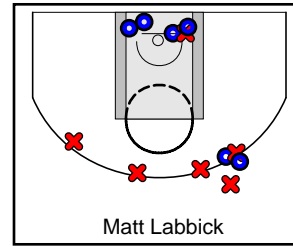

# Labbick BABY BLUE

6/20/17 Labbick BABY BLUE at Sidebotham GREEN

	1	2	T
Labbick BABY	51	34	85
Sidebotham	36	38	74

#	Name	G	MIN	FGM	FGA	FG%	2PM	2PA	2P%	3PM	3PA	3P%	FTM	FTA	FT%	OREB	DREB	REB	AST	STL	BLK	DEF	TO	PF	CHG	PM	PTS
3	Oakley Spencer	1	0	4	8	.500	2	4	.500	2	4	.500	2	4	.500	0	3	3	9	4	0	0	2	1	0	11	12
4	Andre Mitchell	1	0	7	12	.583	0	0	.000	7	12	.583	3	3	1.000	0	5	5	3	3	0	1	3	2	0	11	24
4	Mike Rocchi	0	0	0	0	.000	0	0	.000	0	0	.000	0	0	.000	0	0	0	0	0	0	0	0	0	0	0	0
5	Matt Labbick	1	0	6	12	.500	4	5	.800	2	7	.286	0	0	.000	0	3	3	5	0	0	0	1	1	0	11	14
10	Matt Krimpotich	1	0	11	18	.611	11	18	.611	0	0	.000	0	0	.000	3	10	13	0	0	0	1	2	4	0	11	22
11	Josh Wentz	1	0	6	14	.429	5	10	.500	1	4	.250	0	1	.000	1	8	9	4	1	0	0	0	0	0	11	13
14	James Shin	0	0	0	0	.000	0	0	.000	0	0	.000	0	0	.000	0	0	0	0	0	0	0	0	0	0	0	0
	TEAM	1	0	0	0	.000	0	0	.000	0	0	.000	0	0	.000	1	1	2	0	0	0	0	0	0	0	0	0
	<b>TOTALS</b>	<b>1</b>	<b>0</b>	<b>34</b>	<b>64</b>	<b>.531</b>	<b>22</b>	<b>37</b>	<b>.595</b>	<b>12</b>	<b>27</b>	<b>.444</b>	<b>5</b>	<b>8</b>	<b>.625</b>	<b>5</b>	<b>30</b>	<b>35</b>	<b>21</b>	<b>8</b>	<b>0</b>	<b>2</b>	<b>8</b>	<b>8</b>	<b>0</b>	<b>11</b>	<b>85</b>