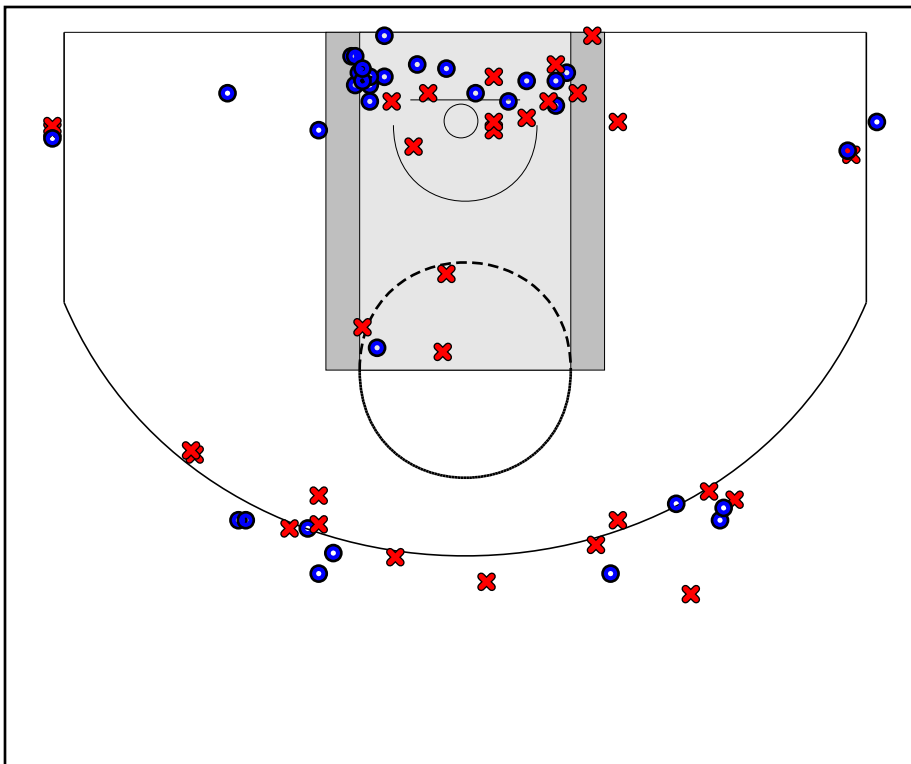

Game Summary Comparison

Statistic	Labbick BABY BLUE	Sidebotham GREEN
Points	85	74
<i>Field Goals</i>	34 / 64	31 / 71
<i>2 Point</i>	22 / 37	24 / 47
<i>3 Point</i>	12 / 27	7 / 24
<i>Free Throws</i>	5 / 8	5 / 9
Assists	21	5
Rebounds	35	40
<i>Offensive</i>	5	13
<i>Defensive</i>	30	27
Blocks	0	2
Steals	8	5
Deflections	2	3
Turnovers	8	8
Charges Taken	0	0
Personal Fouls	8	9

Labbick BABY BLUE