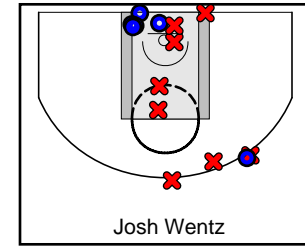

# Labbick BABY BLUE

6/20/17 Labbick BABY BLUE at Sidebotham GREEN

	1	2	T
Labbick BABY	51	34	85
Sidebotham	36	38	74

#	Name	G	MIN	FGM	FGA	FG%	2PM	2PA	2P%	3PM	3PA	3P%	FTM	FTA	FT%	OREB	DREB	REB	AST	STL	BLK	DEF	TO	PF	CHG	PM	PTS
3	Oakley Spencer	1	0	4	8	.500	2	4	.500	2	4	.500	2	4	.500	0	3	3	9	4	0	0	2	1	0	11	12
4	Andre Mitchell	1	0	7	12	.583	0	0	.000	7	12	.583	3	3	1.000	0	5	5	3	3	0	1	3	2	0	11	24
4	Mike Rocchi	0	0	0	0	.000	0	0	.000	0	0	.000	0	0	.000	0	0	0	0	0	0	0	0	0	0	0	0
5	Matt Labbick	1	0	6	12	.500	4	5	.800	2	7	.286	0	0	.000	0	3	3	5	0	0	0	1	1	0	11	14
10	Matt Krimpotich	1	0	11	18	.611	11	18	.611	0	0	.000	0	0	.000	3	10	13	0	0	0	1	2	4	0	11	22
11	Josh Wentz	1	0	6	14	.429	5	10	.500	1	4	.250	0	1	.000	1	8	9	4	1	0	0	0	0	0	11	13
14	James Shin	0	0	0	0	.000	0	0	.000	0	0	.000	0	0	.000	0	0	0	0	0	0	0	0	0	0	0	0
	TEAM	1	0	0	0	.000	0	0	.000	0	0	.000	0	0	.000	1	1	2	0	0	0	0	0	0	0	0	0
	<b>TOTALS</b>	<b>1</b>	<b>0</b>	<b>34</b>	<b>64</b>	<b>.531</b>	<b>22</b>	<b>37</b>	<b>.595</b>	<b>12</b>	<b>27</b>	<b>.444</b>	<b>5</b>	<b>8</b>	<b>.625</b>	<b>5</b>	<b>30</b>	<b>35</b>	<b>21</b>	<b>8</b>	<b>0</b>	<b>2</b>	<b>8</b>	<b>8</b>	<b>0</b>	<b>11</b>	<b>85</b>