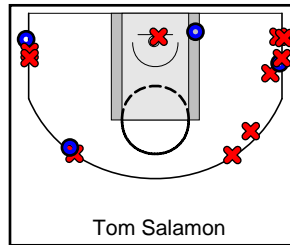

#	Name	G	MIN	FGM	FGA	FG%	2PM	2PA	2P%	3PM	3PA	3P%	FTM	FTA	FT%	OREB	DREB	REB	AST	STL	BLK	DEF	TO	PF	CHG	PM	PTS
0	Josh Cashman	0	0	0	0	.000	0	0	.000	0	0	.000	0	0	.000	0	0	0	0	0	0	0	0	0	0	0	0
0	Jeffrey Sigafuse	0	0	0	0	.000	0	0	.000	0	0	.000	0	0	.000	0	0	0	0	0	0	0	0	0	0	0	0
3	Chris Stoffere	0	0	0	0	.000	0	0	.000	0	0	.000	0	0	.000	0	0	0	0	0	0	0	0	0	0	0	0
4	Joe Sinni	1	0	3	10	.300	3	5	.600	0	5	.000	1	2	.500	1	3	4	2	1	1	0	4	2	0	-11	7
5	James Hurley	1	0	3	9	.333	3	6	.500	0	3	.000	0	1	.000	1	2	3	0	0	0	0	0	1	0	-11	6
10	Bobby Kivlin	1	0	10	14	.714	8	12	.667	2	2	1.000	2	3	.667	2	1	3	0	0	0	2	1	2	0	-11	24
11	Mike Sidbotham	1	0	9	18	.500	7	16	.438	2	2	1.000	2	3	.667	6	13	19	1	2	0	0	2	2	0	-11	22
14	Ryan Haigh	0	0	0	0	.000	0	0	.000	0	0	.000	0	0	.000	0	0	0	0	0	0	0	0	0	0	0	0
15	Tom Salamon	1	0	4	14	.286	1	2	.500	3	12	.250	0	0	.000	0	5	5	1	2	0	0	0	2	0	-2	11
20	Kyle Sweeney	0	0	0	0	.000	0	0	.000	0	0	.000	0	0	.000	0	0	0	0	0	0	0	0	0	0	0	0
21	Tim Collins	1	0	2	6	.333	2	6	.333	0	0	.000	0	0	.000	2	1	3	1	0	1	1	1	0	0	-9	4
	TEAM	1	0	0	0	.000	0	0	.000	0	0	.000	0	0	.000	1	2	3	0	0	0	0	0	0	0	0	0
	TOTALS	1	0	31	71	.437	24	47	.511	7	24	.292	5	9	.556	13	27	40	5	5	2	3	8	9	0	-11	74