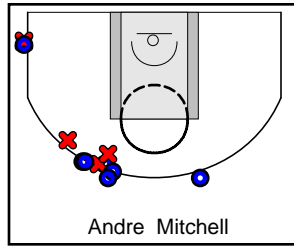

# Labbick BABY BLUE

6/20/17 Labbick BABY BLUE at Sidebotham GREEN

	1	2	T
Labbick BABY	51	34	85
Sidebotham	36	38	74

#	Name	G	MIN	FGM	FGA	FG%	2PM	2PA	2P%	3PM	3PA	3P%	FTM	FTA	FT%	OREB	DREB	REB	AST	STL	BLK	DEF	TO	PF	CHG	PM	PTS
3	Oakley Spencer	1	0	4	8	.500	2	4	.500	2	4	.500	2	4	.500	0	3	3	9	4	0	0	2	1	0	11	12
4	Andre Mitchell	1	0	7	12	.583	0	0	.000	7	12	.583	3	3	1.000	0	5	5	3	3	0	1	3	2	0	11	24
4	Mike Rocchi	0	0	0	0	.000	0	0	.000	0	0	.000	0	0	.000	0	0	0	0	0	0	0	0	0	0	0	0
5	Matt Labbick	1	0	6	12	.500	4	5	.800	2	7	.286	0	0	.000	0	3	3	5	0	0	0	1	1	0	11	14
10	Matt Krimpotich	1	0	11	18	.611	11	18	.611	0	0	.000	0	0	.000	3	10	13	0	0	0	1	2	4	0	11	22
11	Josh Wentz	1	0	6	14	.429	5	10	.500	1	4	.250	0	1	.000	1	8	9	4	1	0	0	0	0	0	11	13
14	James Shin	0	0	0	0	.000	0	0	.000	0	0	.000	0	0	.000	0	0	0	0	0	0	0	0	0	0	0	0
	TEAM	1	0	0	0	.000	0	0	.000	0	0	.000	0	0	.000	1	1	2	0	0	0	0	0	0	0	0	0
	<b>TOTALS</b>	<b>1</b>	<b>0</b>	<b>34</b>	<b>64</b>	<b>.531</b>	<b>22</b>	<b>37</b>	<b>.595</b>	<b>12</b>	<b>27</b>	<b>.444</b>	<b>5</b>	<b>8</b>	<b>.625</b>	<b>5</b>	<b>30</b>	<b>35</b>	<b>21</b>	<b>8</b>	<b>0</b>	<b>2</b>	<b>8</b>	<b>8</b>	<b>0</b>	<b>11</b>	<b>85</b>