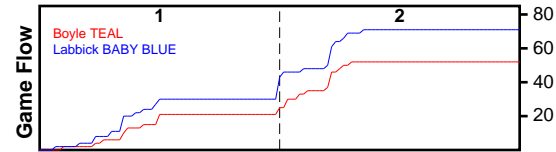

Boyle TEAL

5/16/17 Boyle TEAL at Labbick BABY BLUE

	1	2	T
Boyle TEAL	21	31	52
Labbick BABY	30	41	71

#	Name	G	MIN	FGM	FGA	FG%	2PM	2PA	2P%	3PM	3PA	3P%	FTM	FTA	FT%	OREB	DREB	REB	AST	STL	BLK	DEF	TO	PF	CHG	PM	PTS
0	Bill Scanlan	0	0	0	0	.000	0	0	.000	0	0	.000	0	0	.000	0	0	0	0	0	0	0	0	0	0	0	0
0	Tyler Lashbrook	0	0	0	0	.000	0	0	.000	0	0	.000	0	0	.000	0	0	0	0	0	0	0	0	0	0	0	0
0	Pat Kirby	0	0	0	0	.000	0	0	.000	0	0	.000	0	0	.000	0	0	0	0	0	0	0	0	0	0	0	0
0	Sam Ramagano	0	0	0	0	.000	0	0	.000	0	0	.000	0	0	.000	0	0	0	0	0	0	0	0	0	0	0	0
4	Brian Boyle	1	40	8	18	.444	8	15	.533	0	3	.000	3	5	.600	1	5	6	4	4	0	2	5	3	0	-17	19
5	Eric Brennan	1	40	6	20	.300	6	11	.545	0	9	.000	5	5	1.000	0	10	10	0	0	2	0	1	0	0	-19	17
10	Paul Ramagano	1	38	1	3	.333	0	1	.000	1	2	.500	1	2	.500	0	3	3	0	2	0	0	1	0	0	-13	4
11	Tom Cooney	1	23	2	7	.286	0	1	.000	2	6	.333	0	0	.000	0	1	1	0	0	0	1	0	2	0	-19	6
15	Justin Plummer	1	35	0	1	.000	0	1	.000	0	0	.000	0	0	.000	0	1	1	1	2	1	3	2	3	0	-7	0
20	Greg Gardner	1	27	3	6	.500	3	3	1.000	0	3	.000	0	0	.000	0	1	1	2	1	0	0	1	1	0	-30	6
	TEAM	1	0	0	0	.000	0	0	.000	0	0	.000	0	0	.000	0	1	1	0	0	0	0	0	0	0	0	0
	TOTALS	1	40	20	55	.364	17	32	.531	3	23	.130	9	12	.750	1	22	23	7	9	3	6	10	9	0	-19	52