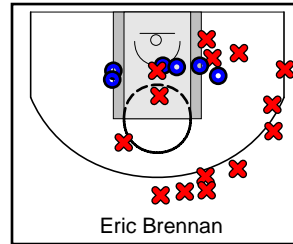

Boyle TEAL

5/16/17 Boyle TEAL at Labbick BABY BLUE

	1	2	T
Boyle TEAL	21	31	52
Labbick BABY	30	41	71

#	Name	G	MIN	FGM	FGA	FG%	2PM	2PA	2P%	3PM	3PA	3P%	FTM	FTA	FT%	OREB	DREB	REB	AST	STL	BLK	DEF	TO	PF	CHG	PM	PTS
0	Bill Scanlan	0	0	0	0	.000	0	0	.000	0	0	.000	0	0	.000	0	0	0	0	0	0	0	0	0	0	0	0
0	Tyler Lashbrook	0	0	0	0	.000	0	0	.000	0	0	.000	0	0	.000	0	0	0	0	0	0	0	0	0	0	0	0
0	Pat Kirby	0	0	0	0	.000	0	0	.000	0	0	.000	0	0	.000	0	0	0	0	0	0	0	0	0	0	0	0
0	Sam Ramagano	0	0	0	0	.000	0	0	.000	0	0	.000	0	0	.000	0	0	0	0	0	0	0	0	0	0	0	0
4	Brian Boyle	1	40	8	18	.444	8	15	.533	0	3	.000	3	5	.600	1	5	6	4	4	0	2	5	3	0	-17	19
5	Eric Brennan	1	40	6	20	.300	6	11	.545	0	9	.000	5	5	1.000	0	10	10	0	0	2	0	1	0	0	-19	17
10	Paul Ramagano	1	38	1	3	.333	0	1	.000	1	2	.500	1	2	.500	0	3	3	0	2	0	0	1	0	0	-13	4
11	Tom Cooney	1	23	2	7	.286	0	1	.000	2	6	.333	0	0	.000	0	1	1	0	0	0	1	0	2	0	-19	6
15	Justin Plummer	1	35	0	1	.000	0	1	.000	0	0	.000	0	0	.000	0	1	1	1	2	1	3	2	3	0	-7	0
20	Greg Gardner	1	27	3	6	.500	3	3	1.000	0	3	.000	0	0	.000	0	1	1	2	1	0	0	1	1	0	-30	6
	TEAM	1	0	0	0	.000	0	0	.000	0	0	.000	0	0	.000	0	1	1	0	0	0	0	0	0	0	0	0
	TOTALS	1	40	20	55	.364	17	32	.531	3	23	.130	9	12	.750	1	22	23	7	9	3	6	10	9	0	-19	52